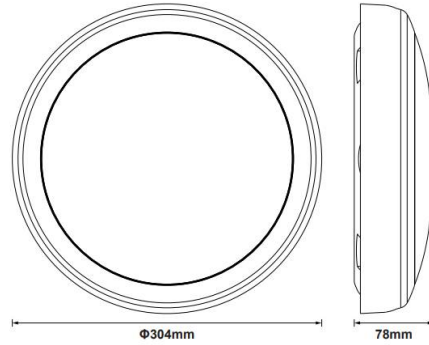

Ossa II

08071 OSS18-SCT

Overview

Decorative trim to enhance your Ossa, with other alternative colours available.

Order Code	OSSP-CHM	OSSP-BAS	OSST-BLK	OSST-GRY	OSST-WHT
Finish	Chrome	Brass	Matt Black	Grey	White
LOR (with trim)	65 %	65 %	62 %	65 %	65 %
Diameter	304 mm	304 mm	292 mm	292 mm	292 mm
Depth	70 mm	70 mm	70 mm	70 mm	70 mm

IP65

General Information

Ambient Temperature Range (°C)	-20°C to 50°C
IK Rating	IK10
IP Rating	IP65
Nominal Lifetime (h)	50,000 h
Protection Rating	Class II
Installation Area	Internal and External

Order Code	OSSLID-BLK	OSSLID-GRY	OSSLID-WHT	OSSLT-WHT
Finish	Matt Black	Grey	White	White
LOR (with trim)	38 %	40 %	40 %	65 %
Diameter	292 mm	292 mm	292 mm	379 mm
Depth	64 mm	64 mm	64 mm	70 mm